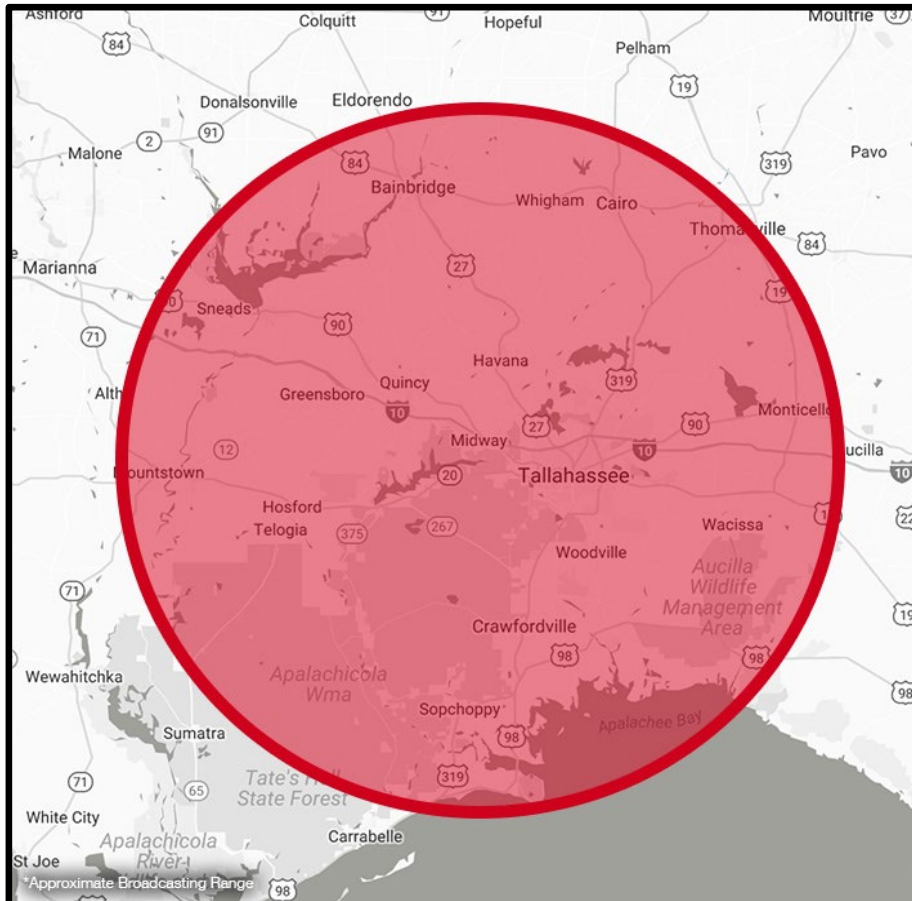

Media Kit

Presented By:

Coverage Map

real talk
TALLHASSEE'S REAL TALK STATION **93.3**

87,000 WATTS

Website: RealTalk93.com
 Twitter: @TLHRealTalk
 Facebook: @RealTalk93F
 Phone: (850) 523-7890

Real Talk 93.3 delivers news beyond the headlines, and we're Tallahassee's source for news.